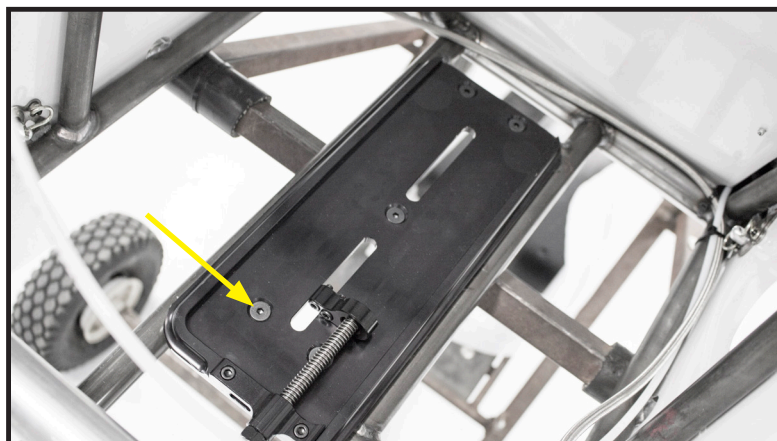

Throttle Comp Fitting 1/8 NPT
QM261