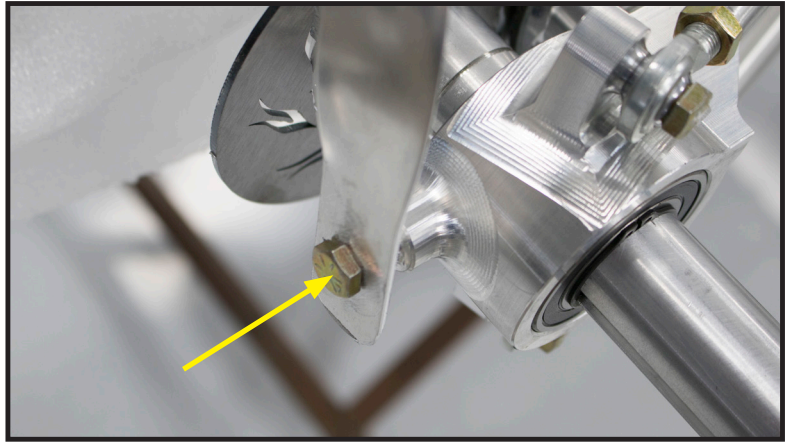

Hex Bolt 5/16-18 x 1
QM358