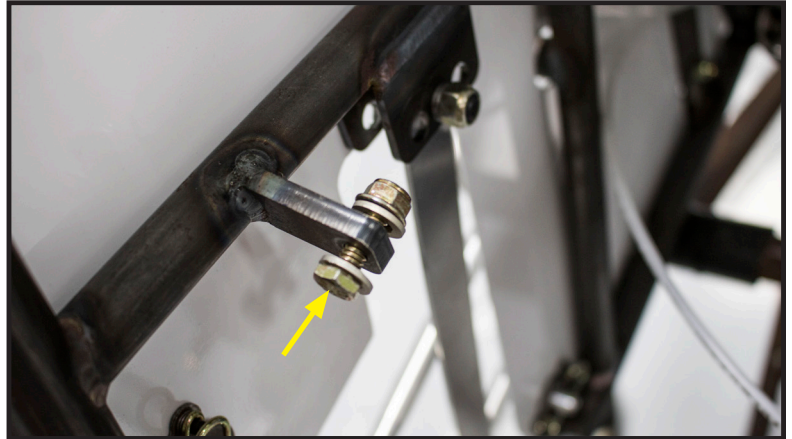

Hex Bolt 1/4-20 x 1"
QM368
(2) 1-4" Spec Washer
QM378
Zinc FL Nut 1/4-20
QM346