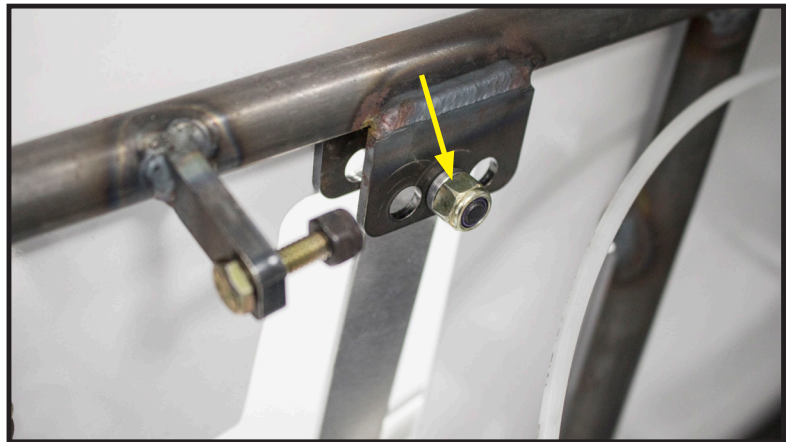

Hex Bolt 5/16-18 x 1
QM358