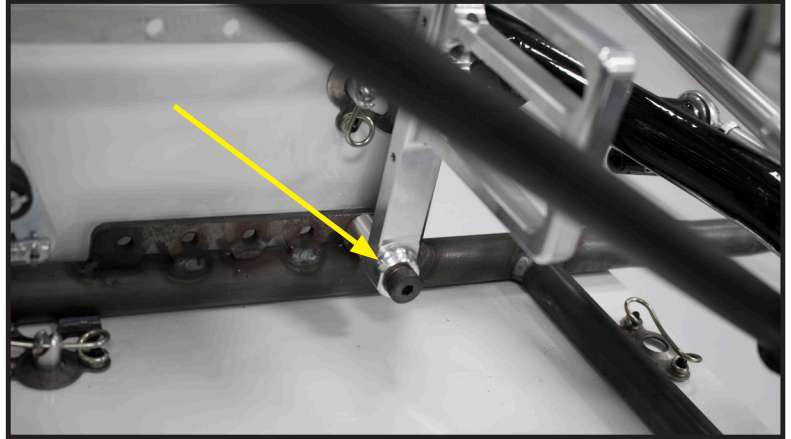

## Bolt Instructions

Brake Pedal Shoulder Bolt  
HD106  
Thin Locknut 5/16-18  
QM344

Brake Pedal Spacer  
EN118

Hex Bolt 5/16-18 x 13/4  
QM366

Cap Bolt 5/16-18 x 1/2  
QM365  
Pedal Stop  
EN109B

Gas Pedal Shoulder Bolt  
HD100