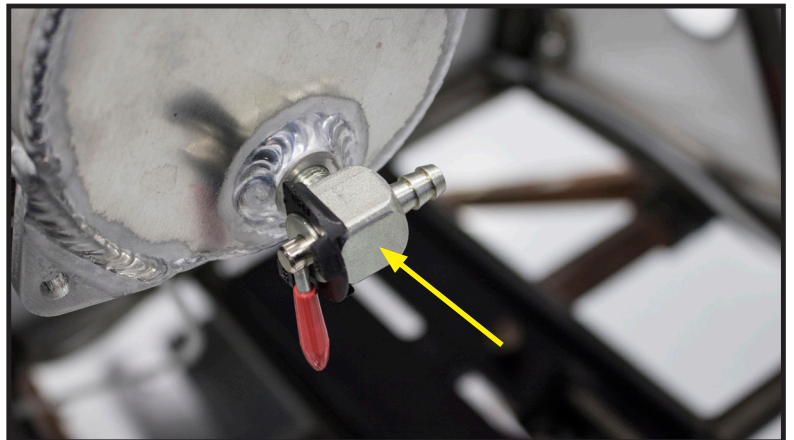

Hex Bolt 5/16-18 x 1  
QM358

Locknut 5/16-18  
QM371

LR Shock Spacer  
HD103

Cap Bolt 5/16-18 x 1-1/2  
QM364  
LR Shock Spacer  
HD103

Hex Bolt 5/16-18 x 1  
QM358

Fuel Tank On/Off Valve  
EN116

Fuel Overflow Fitting 1/8 NPT  
QM261