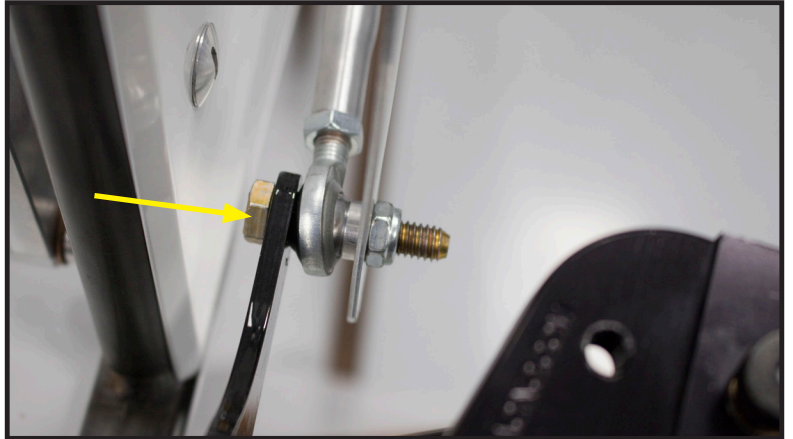

Hex Bolt 5/16-18 x 1-1/2
QM360
Alum Spacer 1/8"
SP148.125
Thin Locknut 5/16-18
QM344