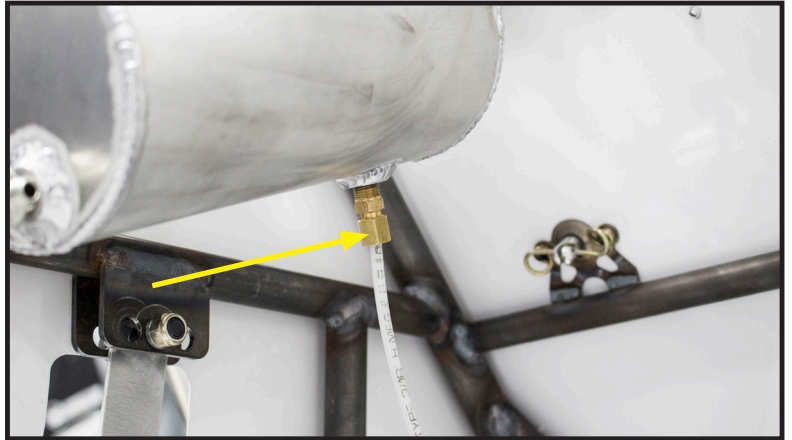

Hex Bolt 5/16-18 x 1  
QM358

Locknut 5/16-18  
QM371

LR Shock Spacer  
HD103

Cap Bolt 5/16-18 x 1-1/2  
QM364  
LR Shock Spacer  
HD103

Hex Bolt 5/16-18 x 1  
QM358

Fuel Tank On/Off Valve  
EN116

Fuel Overflow Fitting 1/8 NPT  
QM261