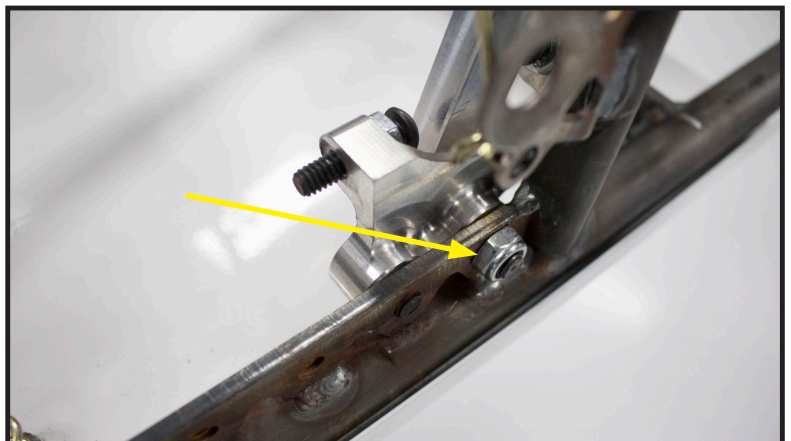

Gas Pedal Shoulder Bolt
HD100