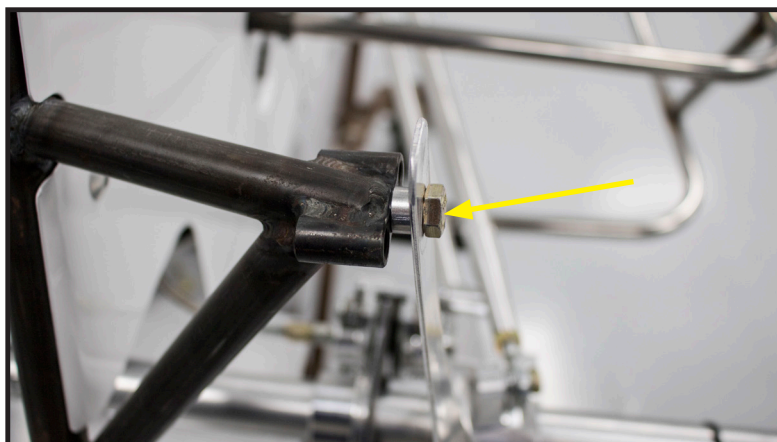

Hex Bolt 5/16-18 x 1-1/4  
QM359  
Aluminum Spacer 1/4"  
SP148.25  
Locknut 5/16-18  
QM371

Hex Bolt 5/16-18 x 2  
QM362  
Aluminum Spacer  
RD107

*NOTE: Small Car Different*

Locknut 5/16-18  
QM371

Hex Bolt 5/16-18 x 1-1/4  
QM359  
Aluminum Spacer 1/4"  
SP148.25