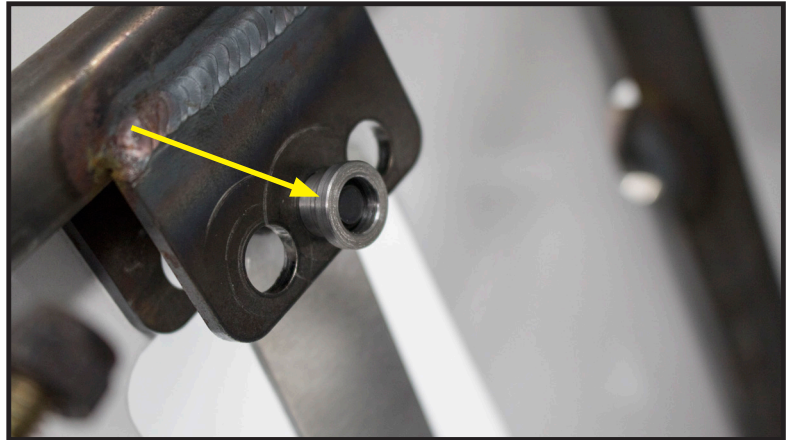

Hex Bolt 5/16-18 x 1  
QM358

Locknut 5/16-18  
QM371

LR Shock Spacer  
HD103

Cap Bolt 5/16-18 x 1-1/2  
QM364  
LR Shock Spacer  
HD103

Hex Bolt 5/16-18 x 1  
QM358

Fuel Tank On/Off Valve  
EN116

Fuel Overflow Fitting 1/8 NPT  
QM261