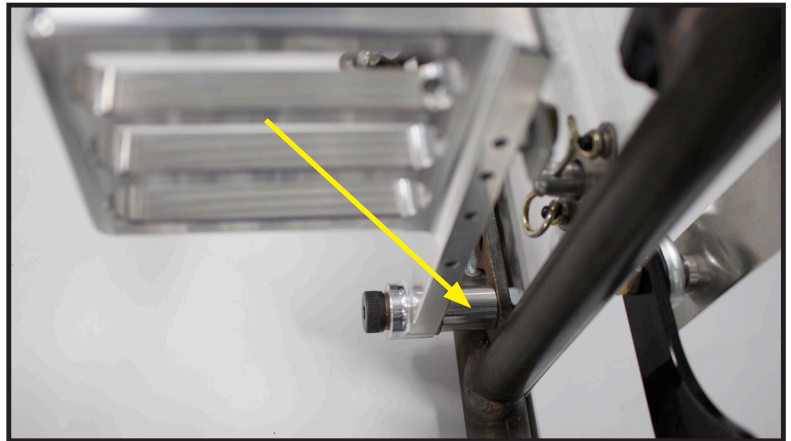

## Bolt Instructions

Brake Pedal Shoulder Bolt  
HD106  
Thin Locknut 5/16-18  
QM344

Brake Pedal Spacer  
EN118

Hex Bolt 5/16-18 x 13/4  
QM366

Cap Bolt 5/16-18 x 1/2  
QM365  
Pedal Stop  
EN109B

Gas Pedal Shoulder Bolt  
HD100