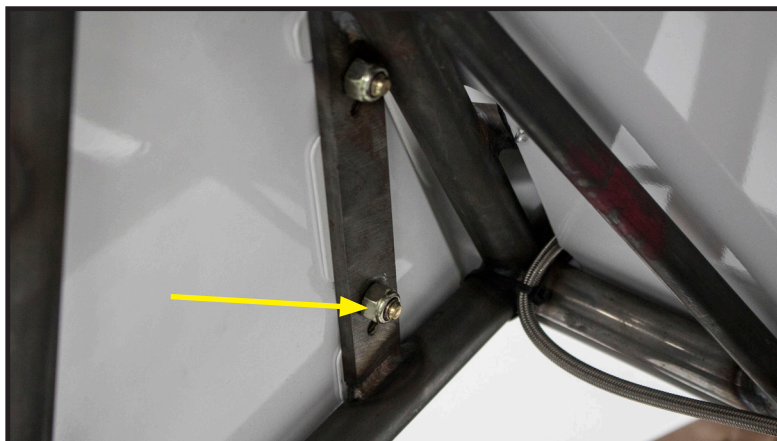

Hex Bolt 5/16-18 x 1-1/4  
QM359  
Aluminum Spacer 1/4"  
SP148.25  
Locknut 5/16-18  
QM371

Hex Bolt 5/16-18 x 2  
QM362  
Aluminum Spacer  
RD107

*NOTE: Small Car Different*

Locknut 5/16-18  
QM371

Hex Bolt 5/16-18 x 1-1/4  
QM359  
Aluminum Spacer 1/4"  
SP148.25