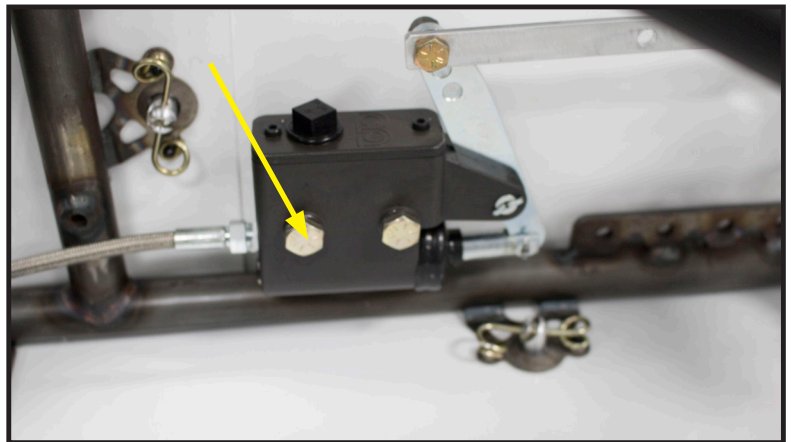

## Bolt Instructions

Brake Pedal Shoulder Bolt  
HD106  
Thin Locknut 5/16-18  
QM344

Brake Pedal Spacer  
EN118

Hex Bolt 5/16-18 x 13/4  
QM366

Cap Bolt 5/16-18 x 1/2  
QM365  
Pedal Stop  
EN109B

Gas Pedal Shoulder Bolt  
HD100