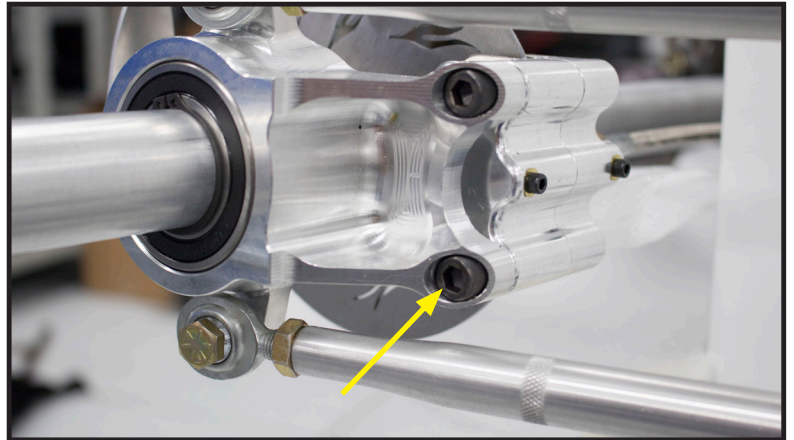

Flat Head Cap Bolt 5/16-18 x 3/4  
QM363  
Bearing Carrier Bracket 3 Hole  
RE127T

Hex Bolt 5/16-18 x 1  
QM358

Hex Bolt 5/16-18 x 1  
QM358

Cap Bolt 5/16-18 x 1  
QM357

Hex Bolt 5/16-18 x 1  
QM358  
Aluminum Spacer 1/8"  
SP148.125  
Hex Bolt 5/16-18 x 1-1/4  
QM359  
Aluminum Spacer 1/4"  
SP148.25