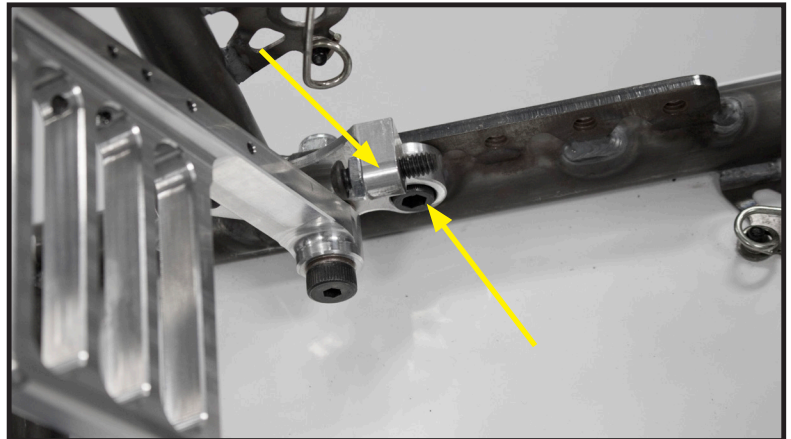

## Bolt Instructions

Brake Pedal Shoulder Bolt  
HD106  
Thin Locknut 5/16-18  
QM344

Brake Pedal Spacer  
EN118

Hex Bolt 5/16-18 x 13/4  
QM366

Cap Bolt 5/16-18 x 1/2  
QM365  
Pedal Stop  
EN109B

Gas Pedal Shoulder Bolt  
HD100