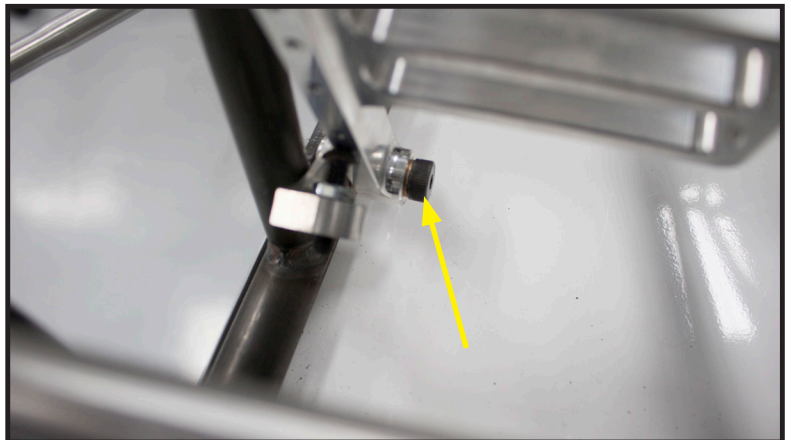

## Bolt Instructions

Brake Pedal Shoulder Bolt  
HD106  
Thin Locknut 5/16-18  
QM344

Brake Pedal Spacer  
EN118

Hex Bolt 5/16-18 x 13/4  
QM366

Cap Bolt 5/16-18 x 1/2  
QM365  
Pedal Stop  
EN109B

Gas Pedal Shoulder Bolt  
HD100