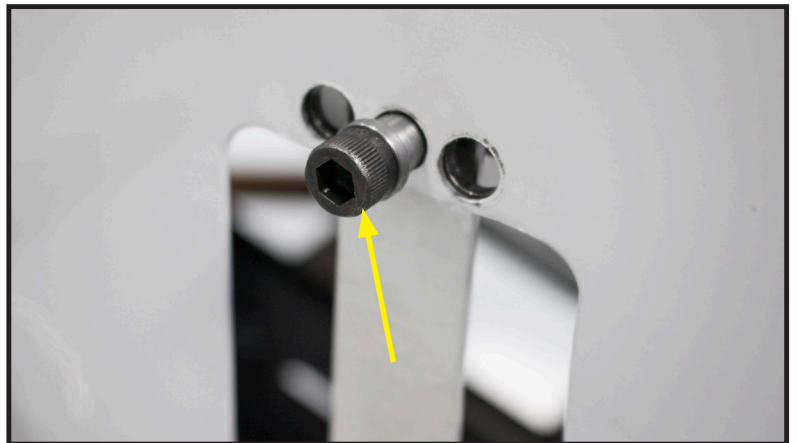

Hex Bolt 5/16-18 x 1  
QM358

Locknut 5/16-18  
QM371

LR Shock Spacer  
HD103

Cap Bolt 5/16-18 x 1-1/2  
QM364  
LR Shock Spacer  
HD103

Hex Bolt 5/16-18 x 1  
QM358

Fuel Tank On/Off Valve  
EN116

Fuel Overflow Fitting 1/8 NPT  
QM261