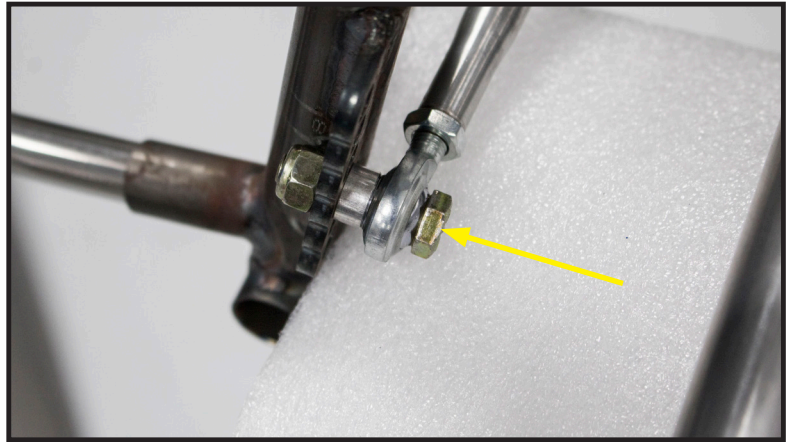

Hex Bolt 5/16-18 x 1-1/4
QM359
Aluminum Spacer 1/4"
SP148.25
Locknut 5/16-18
QM371