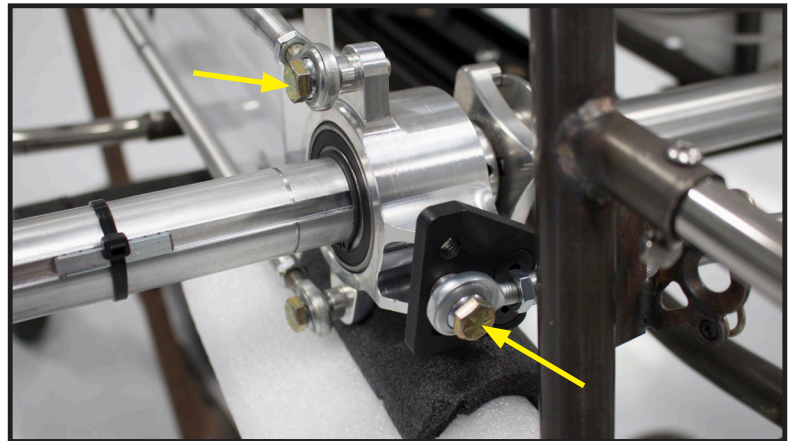

Flat Head Cap Bolt 5/16-18 x 3/4  
QM363  
Bearing Carrier Bracket 3 Hole  
RE127T

Hex Bolt 5/16-18 x 1  
QM358

Hex Bolt 5/16-18 x 1  
QM358

Cap Bolt 5/16-18 x 1  
QM357

Hex Bolt 5/16-18 x 1  
QM358  
Aluminum Spacer 1/8"  
SP148.125  
Hex Bolt 5/16-18 x 1-1/4  
QM359  
Aluminum Spacer 1/4"  
SP148.25