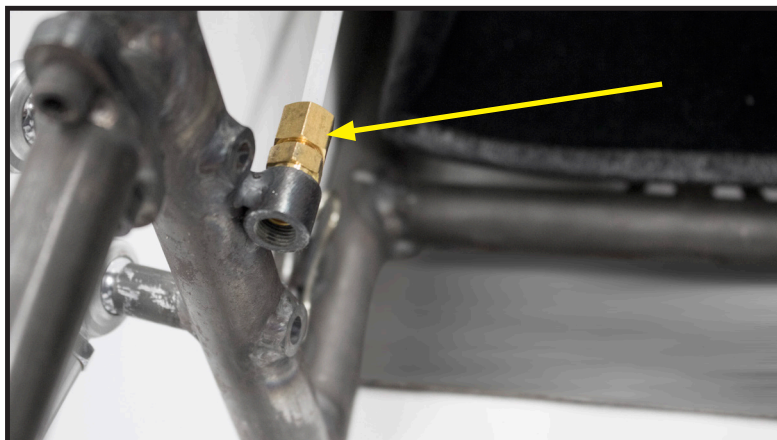

Throttle Comp Fitting 1/8 NPT
QM261