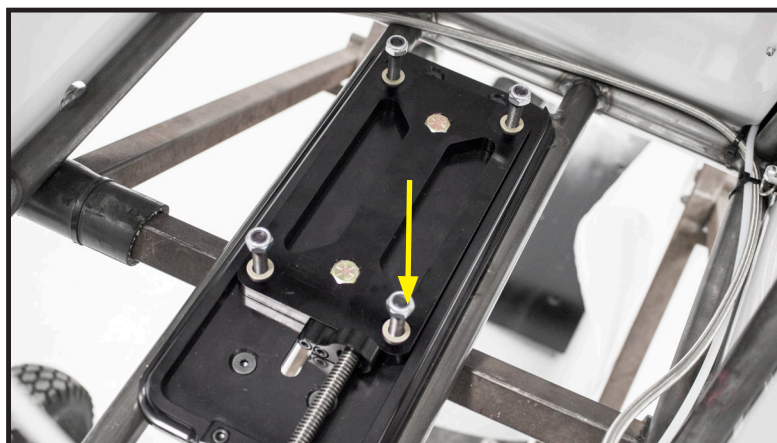

Throttle Comp Fitting 1/8 NPT
QM261