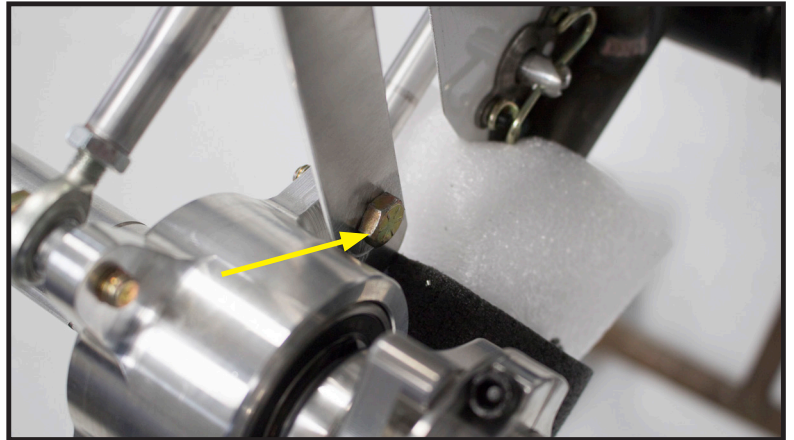

Hex Bolt 5/16-18 x 1  
QM358

Locknut 5/16-18  
QM371

LR Shock Spacer  
HD103

Cap Bolt 5/16-18 x 1-1/2  
QM364  
LR Shock Spacer  
HD103

Hex Bolt 5/16-18 x 1  
QM358

Fuel Tank On/Off Valve  
EN116

Fuel Overflow Fitting 1/8 NPT  
QM261