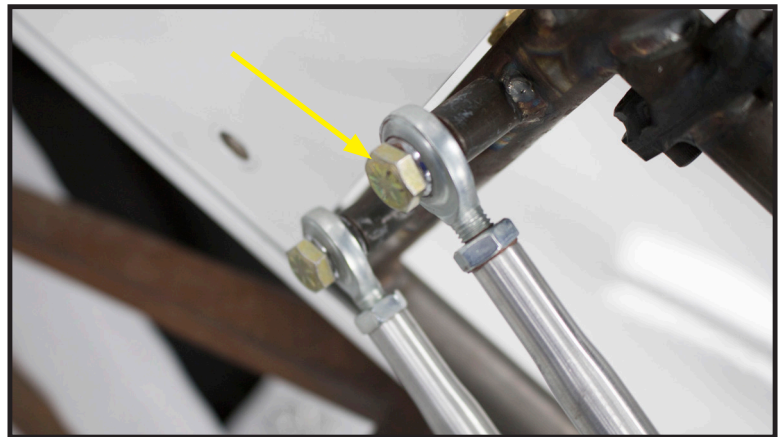

Hex Bolt 5/16-18 x 1-1/4
QM359
1/4" Spacer
SP148.25

Hex Bolt 5/16-18 x 1-1/4
QM359
Alum Spacer 1/8"
SP148.125
Locknut 5/16-18
QM371