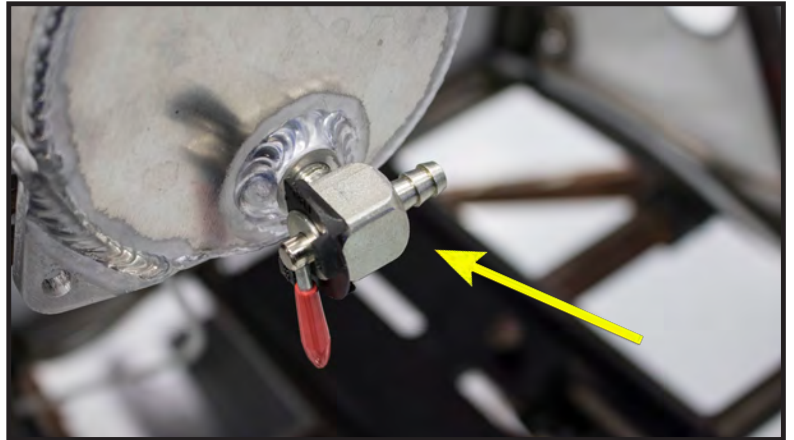

(1) Fuel Tank On/Off Valve
EN116