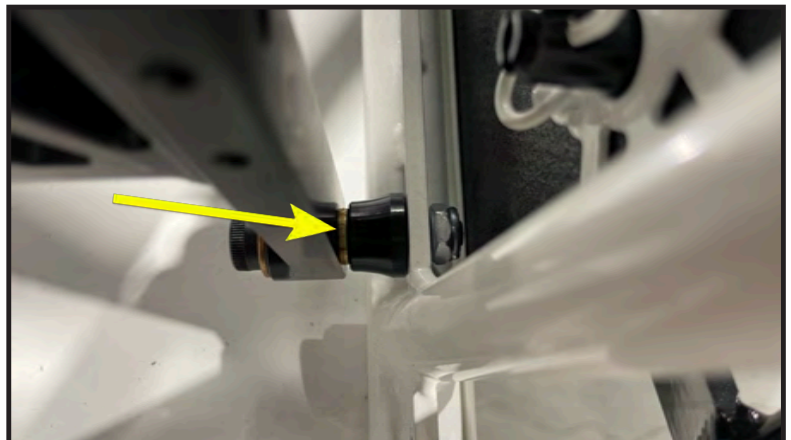

## Bolt Instructions

- (1) Brake Pedal Shoulder Bolt  
QM374
- (1) 3/8 Yellow Cad Flat Washer  
QM 3031

- (1) Brake Pedal Spacer  
EN121
- (1) Thin Locknut 5/16-18  
QM344

- (2) Hex Bolt 5/16-18 x 1-1/2  
QM360
- (2) SS Flat Washer 5/16  
QM3024