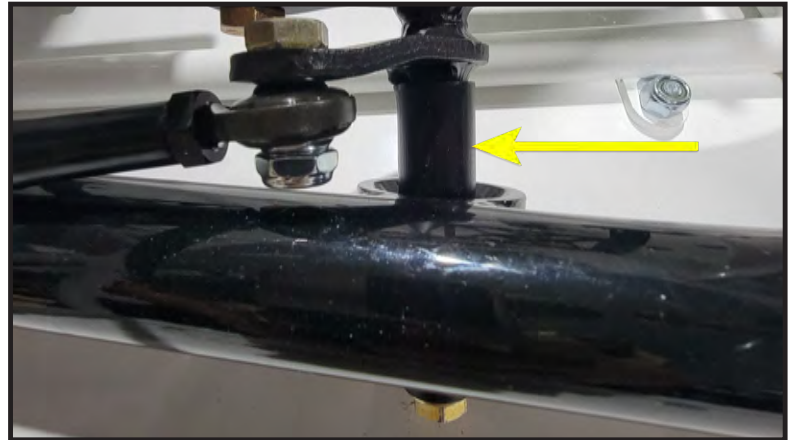

- (1) Steering Shaft Top Spacer
  FE109TS