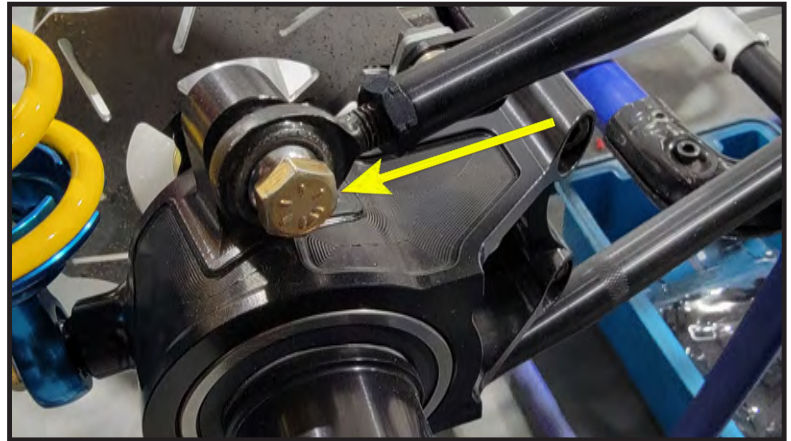

(2) Hex Bolt 5/16-18 x 1
QM358