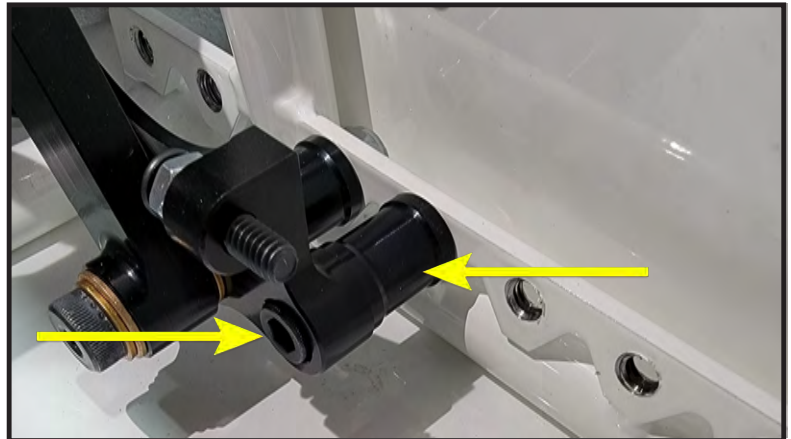

- (1) Gas Pedal Shoulder Bolt
  QM3005
- (1) 3/8 Yellow Cad Flat Washer
  QM3031
- (1) 7/8 x 3/8 Spacer
  EN119