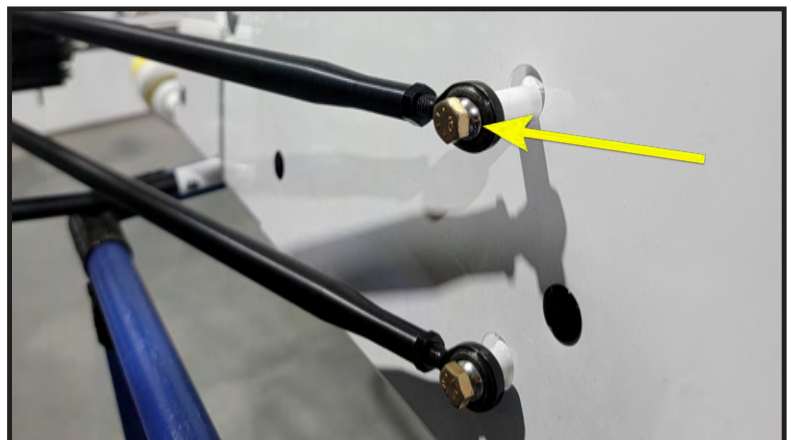

(2) Hex Bolt 5/16-18 x 1
QM358