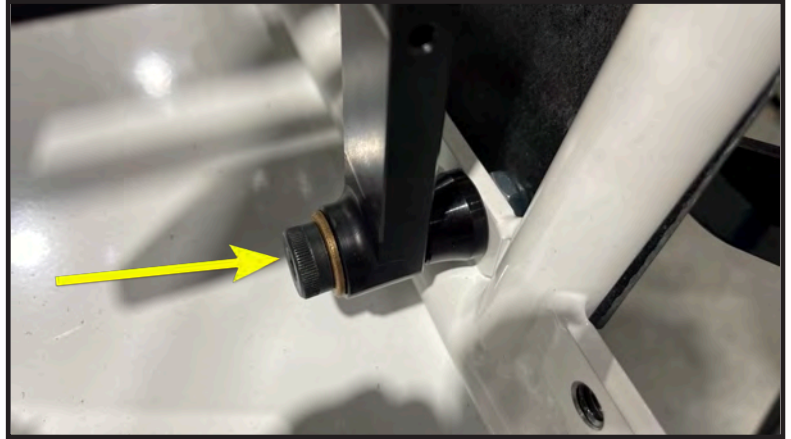

## Bolt Instructions

- (1) Brake Pedal Shoulder Bolt  
QM374
- (1) 3/8 Yellow Cad Flat Washer  
QM 3031

- (1) Brake Pedal Spacer  
EN121
- (1) Thin Locknut 5/16-18  
QM344

- (2) Hex Bolt 5/16-18 x 1-1/2  
QM360
- (2) SS Flat Washer 5/16  
QM3024