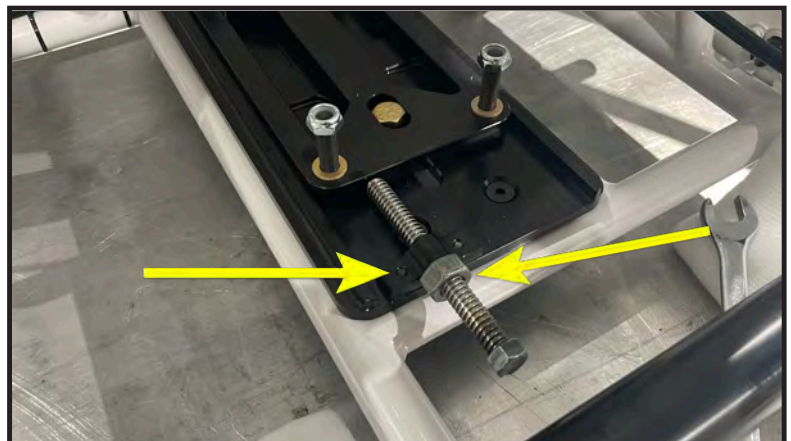

- (2) Flat Head Cap Bolt 8-32 x 3/8
  QM348
- (1) Adjuster Bolt
  0000991.04
- (1) ACNE Thread Nut
  1000991.05