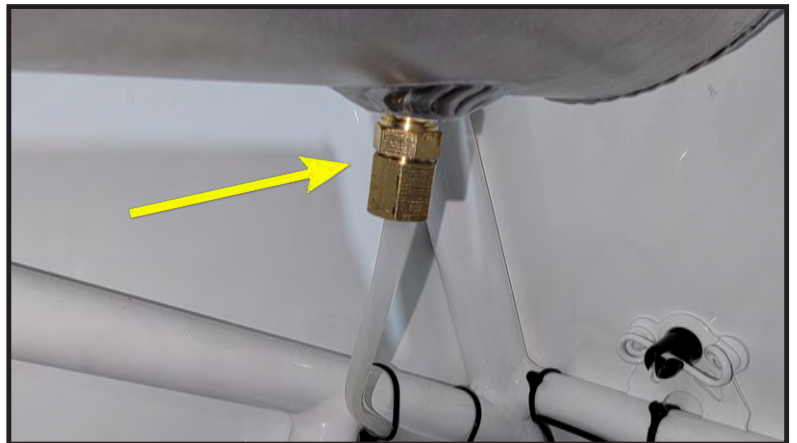

- (1) Hex Bolt 5/16-18 x 1  
QM358

(1) Fuel Tank On/Off Valve  
EN116

(1) Fuel Overflow Fitting 1/8 NPT  
QM261  
(Drilled Out 3/16th Inch)

- (1) Cap Bolt 5/16-18 x 1/2  
QM365
- (1) Spec Washer 5/16  
QM377