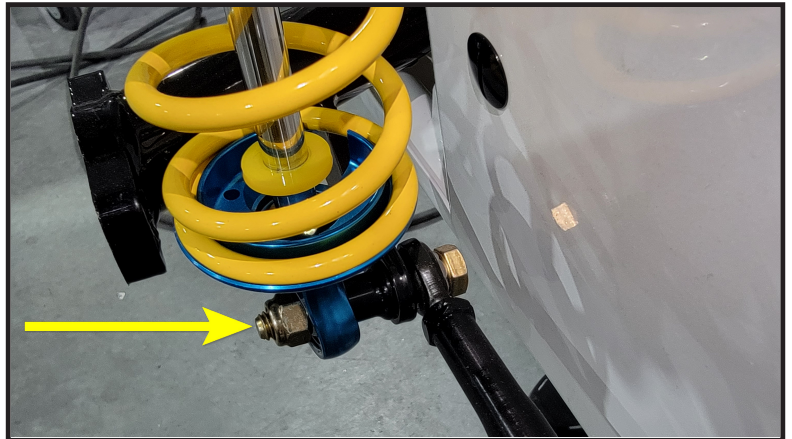

- (1) Hex Bolt 5/16-18 x 1 QM358
- (1) Lock Washer 5/16 QM305

- (1) Hex Bolt 5/16-18 x 1 QM358
- (1) Lock Washer 5/16 QM305
- (1) Thin Locknut 5/16-18 QM371

- (2) Hex Bolt 5/16-18 x 1 QM358

- (1) Hex Bolt 5/16-18 x 2  
QM362
- (1) Alum Spacer 1/2"  
QM940
- (1) Locknut 5/16-18  
QM371