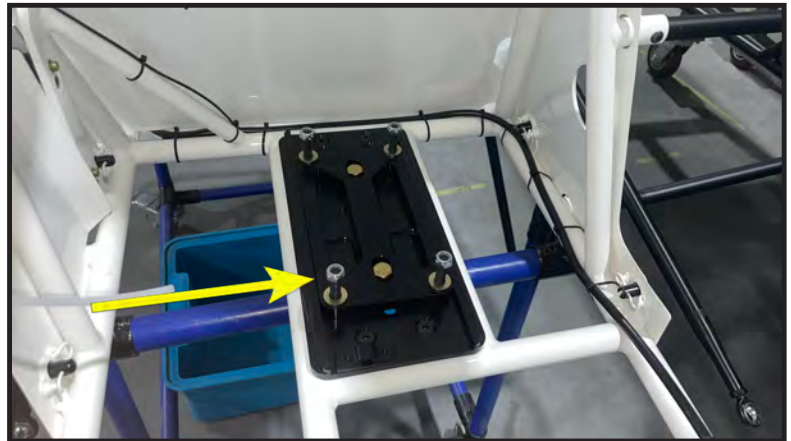

- (4) Thin Locknut 5/16-24
  QM342
- (4) Spec Washer 5/16
  QM377