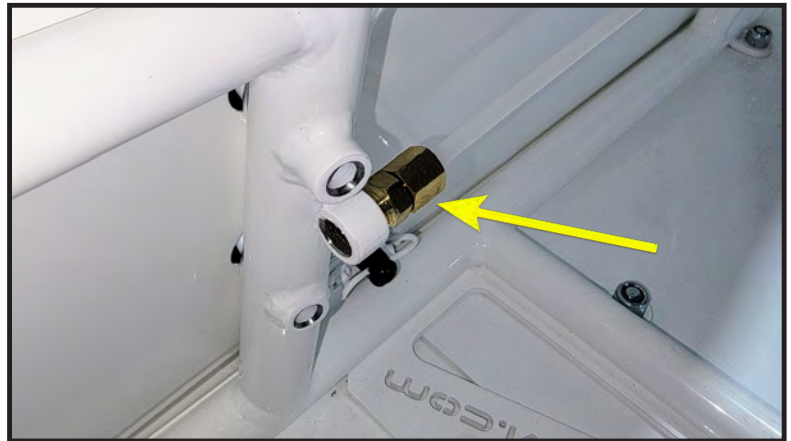

- (1) Thin Locknut 5/16-18  
QM344

(1) Hex Bolt 1/4-20 x 1"  
QM368  
(1) Spec Washer 1/4  
QM378

(1) Throttle Comp Fitting 1/8 NPT  
QM261

(17) bolt 5/16-18  
QM3037  
(17) Locknut 5/16-18  
QM371

- (1) Hex Bolt 5/16-18 x 1/2  
QM361
- (1) Flat Washer 5/16  
QM3033