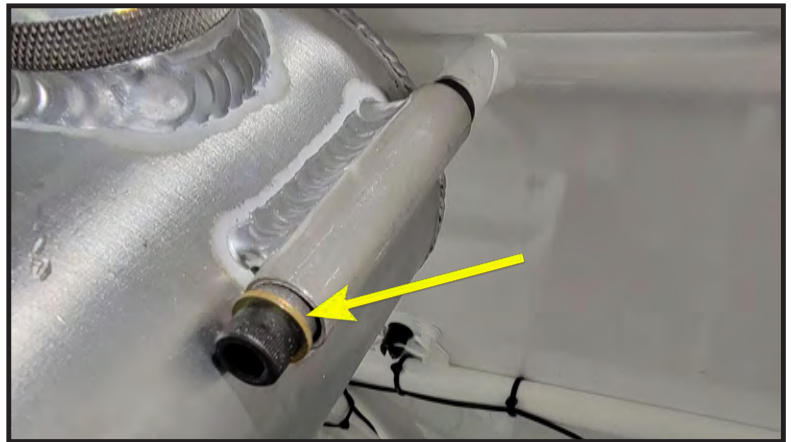

- (1) Hex Bolt 5/16-18 x 1  
QM358

(1) Fuel Tank On/Off Valve  
EN116

(1) Fuel Overflow Fitting 1/8 NPT  
QM261  
(Drilled Out 3/16th Inch)

- (1) Cap Bolt 5/16-18 x 1/2  
QM365
- (1) Spec Washer 5/16  
QM377