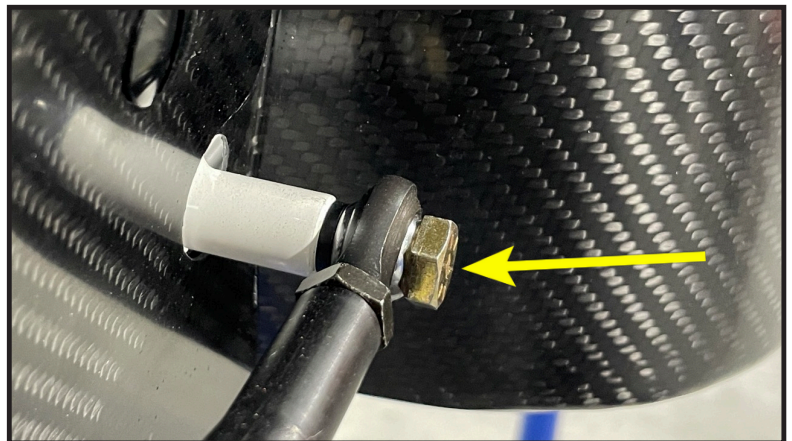

- (1) Hex Bolt 5/16-18 x 1 QM358
- (1) Lock Washer 5/16 QM305

- (1) Hex Bolt 5/16-18 x 1 QM358
- (1) Lock Washer 5/16 QM305
- (1) Thin Locknut 5/16-18 QM371

- (2) Hex Bolt 5/16-18 x 1 QM358

- (1) Hex Bolt 5/16-18 x 2  
QM362
- (1) Alum Spacer 1/2"  
QM940
- (1) Locknut 5/16-18  
QM371

- (1) Hex Bolt 5/16-18 x 1  
QM358
- (1) Lock Washer 5/16  
QM305

- (1) Hex Bolt 5/16-18 x 1  
QM358
- (1) Lock Washer 5/16  
QM305

(2) Low Head Cap Bolt 5/16-18 x 3/4  
QM3009  
(1) Bearing Carrier Bracket 5 Hole  
0001178B