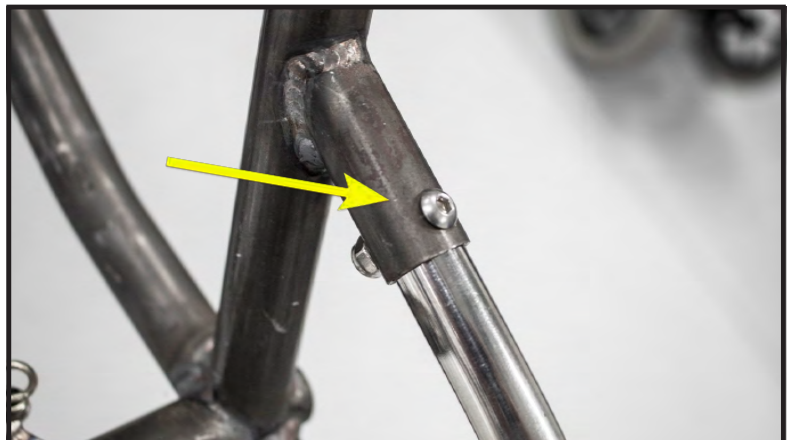

- (11) Bumper Bolt
  HD102
- (11) Locknut 10-32
  QM3210