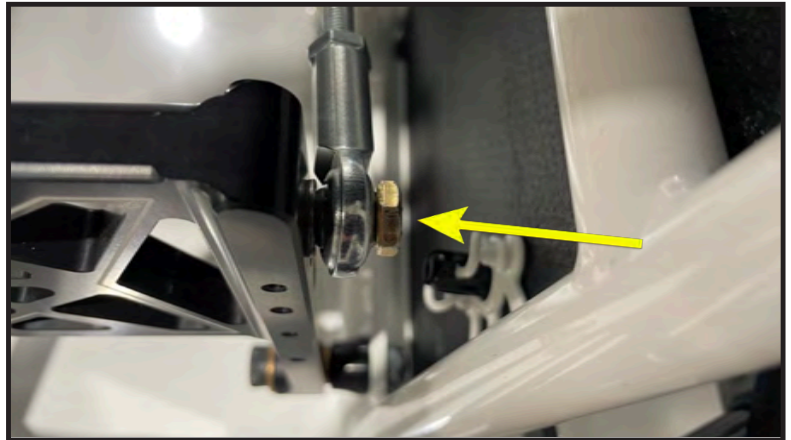

(1) Hex Bolt 1/4-20 x 1"
QM368
(1) Spec Washer 1/4
QM378