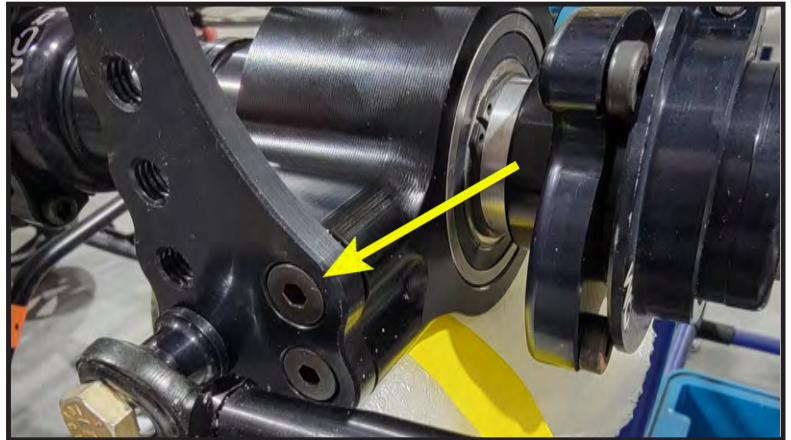

- (1) Hex Bolt 5/16-18 x 1  
QM358
- (1) Lock Washer 5/16  
QM305

- (1) Hex Bolt 5/16-18 x 1  
QM358
- (1) Lock Washer 5/16  
QM305

(2) Low Head Cap Bolt 5/16-18 x 3/4  
QM3009  
(1) Bearing Carrier Bracket 5 Hole  
0001178B