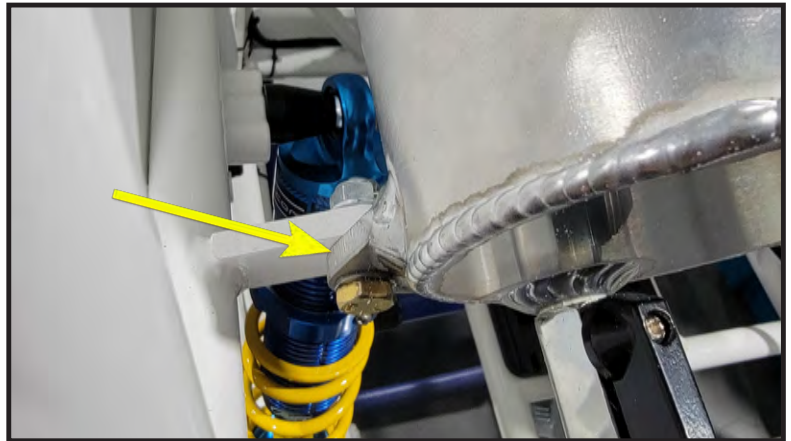

- (1) Hex Bolt 1/4-20 x 1"
  QM368
- (2) 1/4 Spec Washer
  QM378
- (1) Zinc FL Nut 1/4-20
  QM346