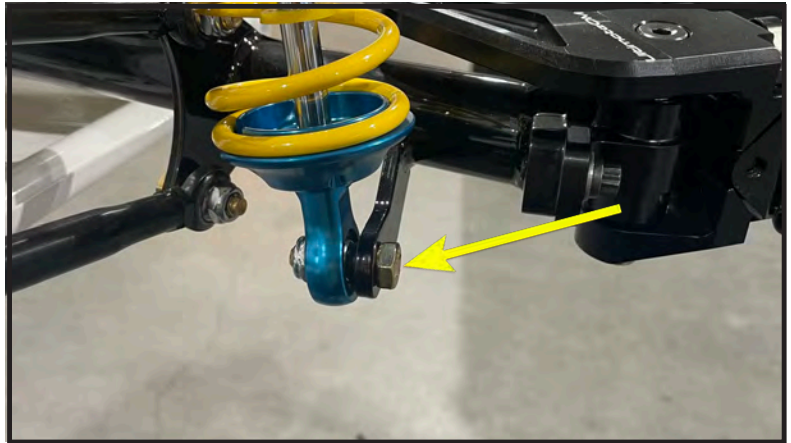

- (1) Hex Bolt 5/16-18 x 1-1/4  
QM359
- (1) Alum Spacer 1/4"  
QM942
- (1) Locknut 5/16-18  
QM371

- (1) Hex Bolt 5/16-18 x 1  
QM358
- (1) Lock Washer 5/16  
QM942

- (2) Hex Bolt 5/16-18 x 1  
QM358
- (2) Thin Locknut 5/16-18  
QM344

- (1) Hex Bolt 5/16-18 x 1 QM358
- (1) Lock Washer 5/16 QM305

- (1) Hex Bolt 5/16-18 x 1 QM358
- (1) Lock Washer 5/16 QM305
- (1) Thin Locknut 5/16-18 QM371

- (2) Hex Bolt 5/16-18 x 1 QM358

- (1) Hex Bolt 5/16-18 x 2  
QM362
- (1) Alum Spacer 1/2"  
QM940
- (1) Locknut 5/16-18  
QM371