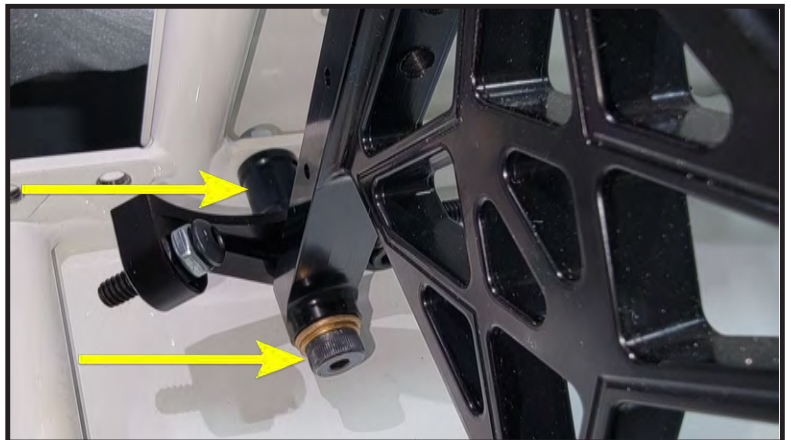

- (1) Cap Bolt 5/16-18 x 1-1/2
  QM364
- (1) Pedal Stop
  EN109B
- (1) 7/8 x 5/16 Spacer
  EN120

- (1) Gas Pedal Shoulder Bolt
  QM3005
- (1) 3/8 Yellow Cad Flat Washer
  QM3031
- (1) 7/8 x 3/8 Spacer
  EN119

- (1) Thin Locknut 5/16-18
  QM344